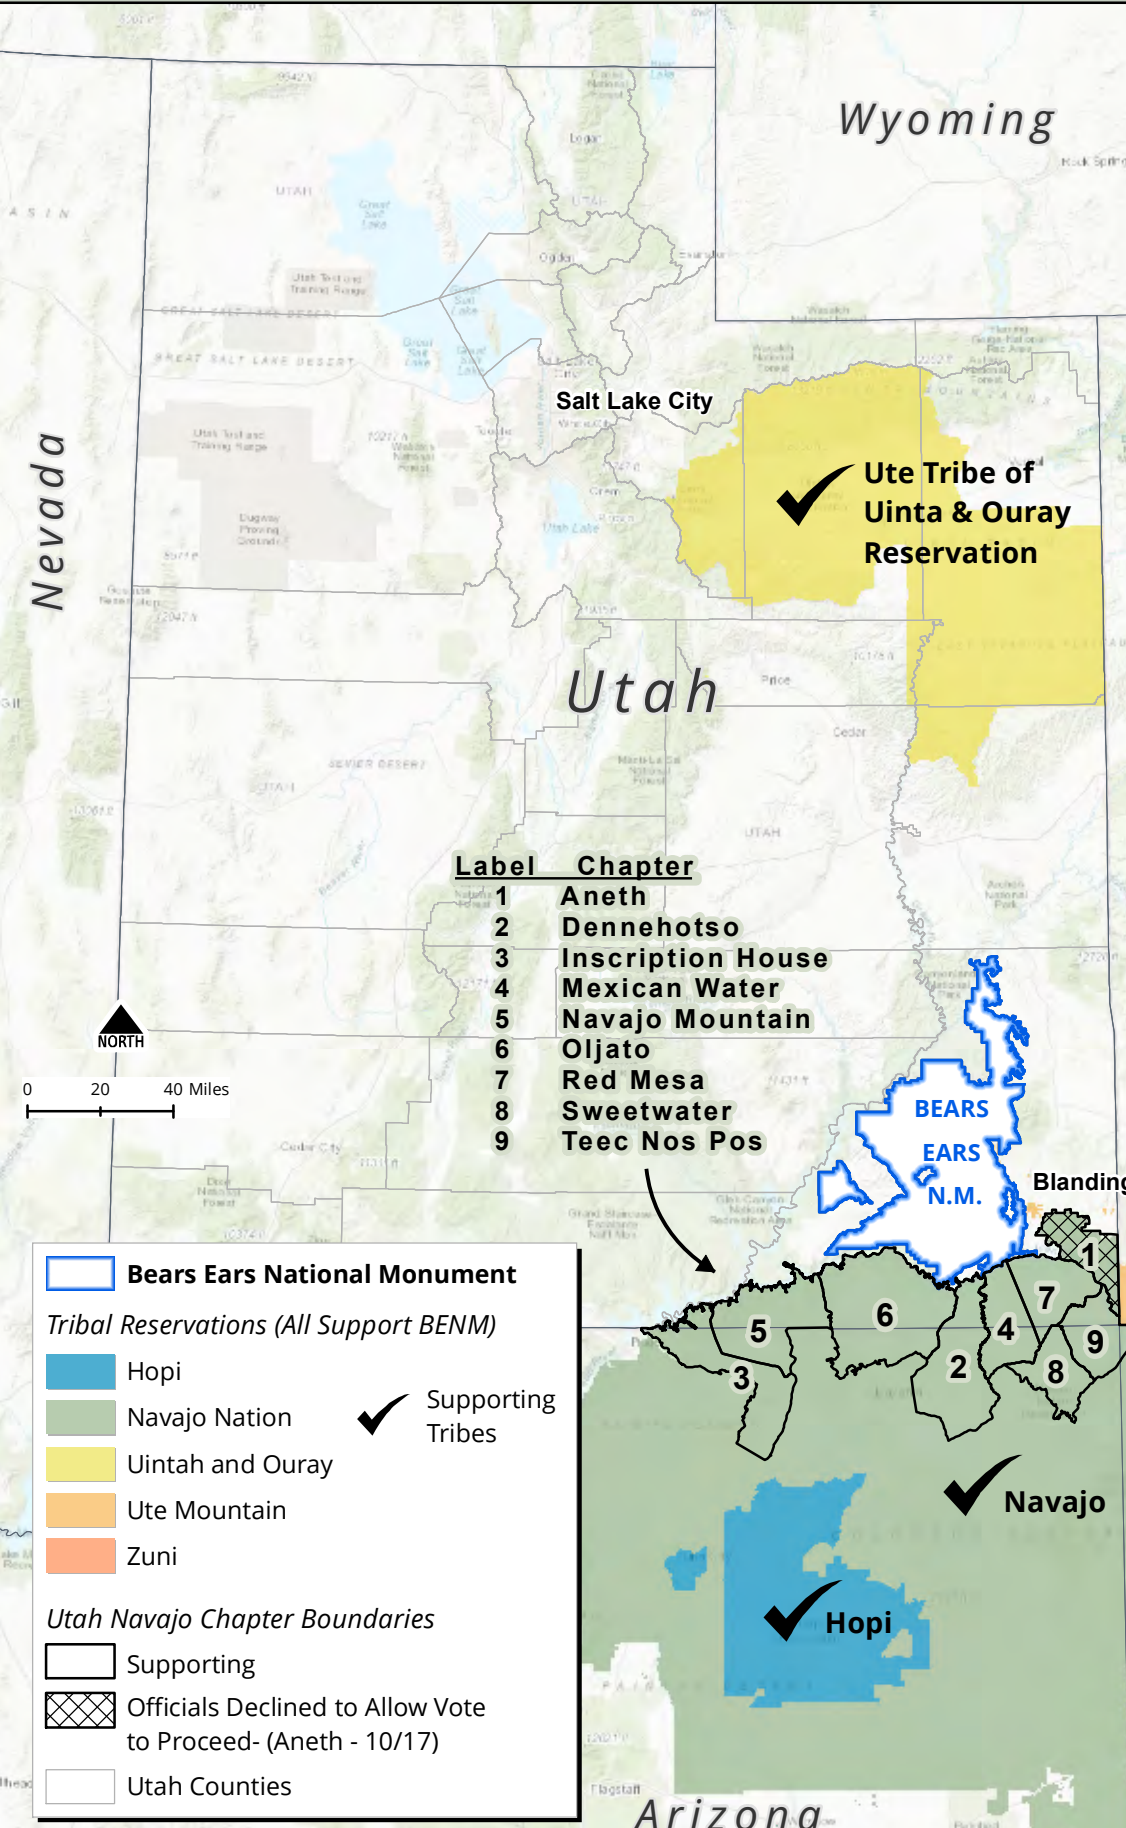

Bears Ears National Monument and Supporting Tribes and Utah Chapter Houses

Label	Chapter
1	Aneth
2	Dennehotso
3	Inscription House
4	Mexican Water
5	Navajo Mountain
6	Oljato
7	Red Mesa
8	Sweetwater
9	Teec Nos Pos

Utah Navajo Chapter Resolutions 2017 Member Votes

Bears Ears National Monument

Tribal Reservations (All Support BENM)

- Hopi
- Navajo Nation
- Uintah and Ouray
- Ute Mountain
- Zuni

Supporting Tribes

Utah Navajo Chapter Boundaries

- Supporting
- Officials Declined to Allow Vote to Proceed- (Aneth - 10/17)
- Utah Counties

Ute Mountain Ute

Navajo

Hopi

Zuni

** Since 2010, the Aneth Chapter has passed 4 resolutions; 2 in favor, and 2 against protection of Bears Ears National Monument. No community vote has taken place under current Aneth Chapter leadership.*