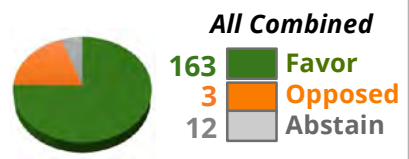

Utah Navajo Chapter Resolutions 2017 Member Votes

Bears Ears National Monument

Tribal Reservations (All Support BENM)

- Hopi
- Navajo Nation
- Uintah and Ouray
- Ute Mountain
- Zuni

Supporting Tribes

Utah Navajo Chapter Boundaries

- Supporting
- Officials Declined to Allow Vote to Proceed- (Aneth - 10/17)
- Utah Counties

Ute Mountain Ute

Navajo

Hopi

Zuni

* Since 2010, the Aneth Chapter has passed 4 resolutions; 2 in favor, and 2 against protection of Bears Ears National Monument. No community vote has taken place under current Aneth Chapter leadership.